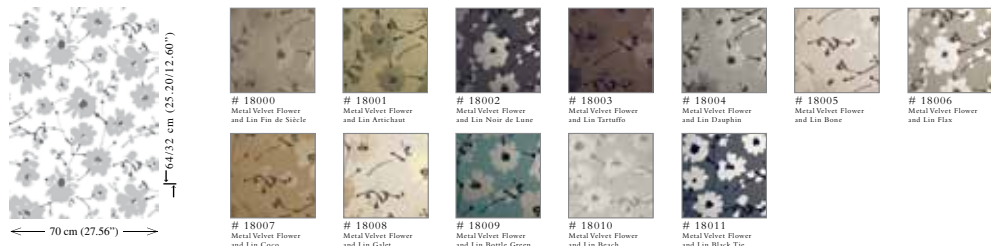

Fact sheet **FLAMANT SUITE III - VELVET**

Non-woven wallcovering with a linen texture and refined velvet
Revêtement mural intissé avec une structure raffinée de lin et flocage
Rolls / Rouleaux: 8,50 m x 0,70 m = 5,95 m² / 9 yds x 27.56" = 64 sq. ft.
Info and complementary samples available on request.
Info et échantillons complémentaires disponibles sur demande.