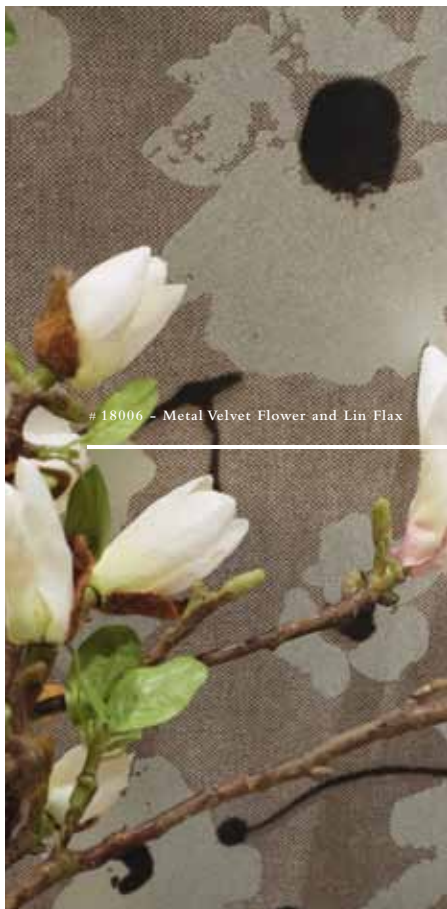

Flamant 'Suite III - Velvet' is a flowery collection with a countrified touch. Its sophisticated, original and unique design plays on contrasting materials: flax, velvet, golds and silvers. Its refinement is pushed to the limits. It is enshrined within the tradition of magnificent wallcovering qualities, fruit of the close co-operation between Flamant and Arte.

FLAMANT SUITE III - VELVET

Non-woven wallcovering with a linen texture and refined velvet
Revêtement mural intissé avec une structure raffinée de lin et flochage

ARTE®

wallcoverings for the ultimate in refinement