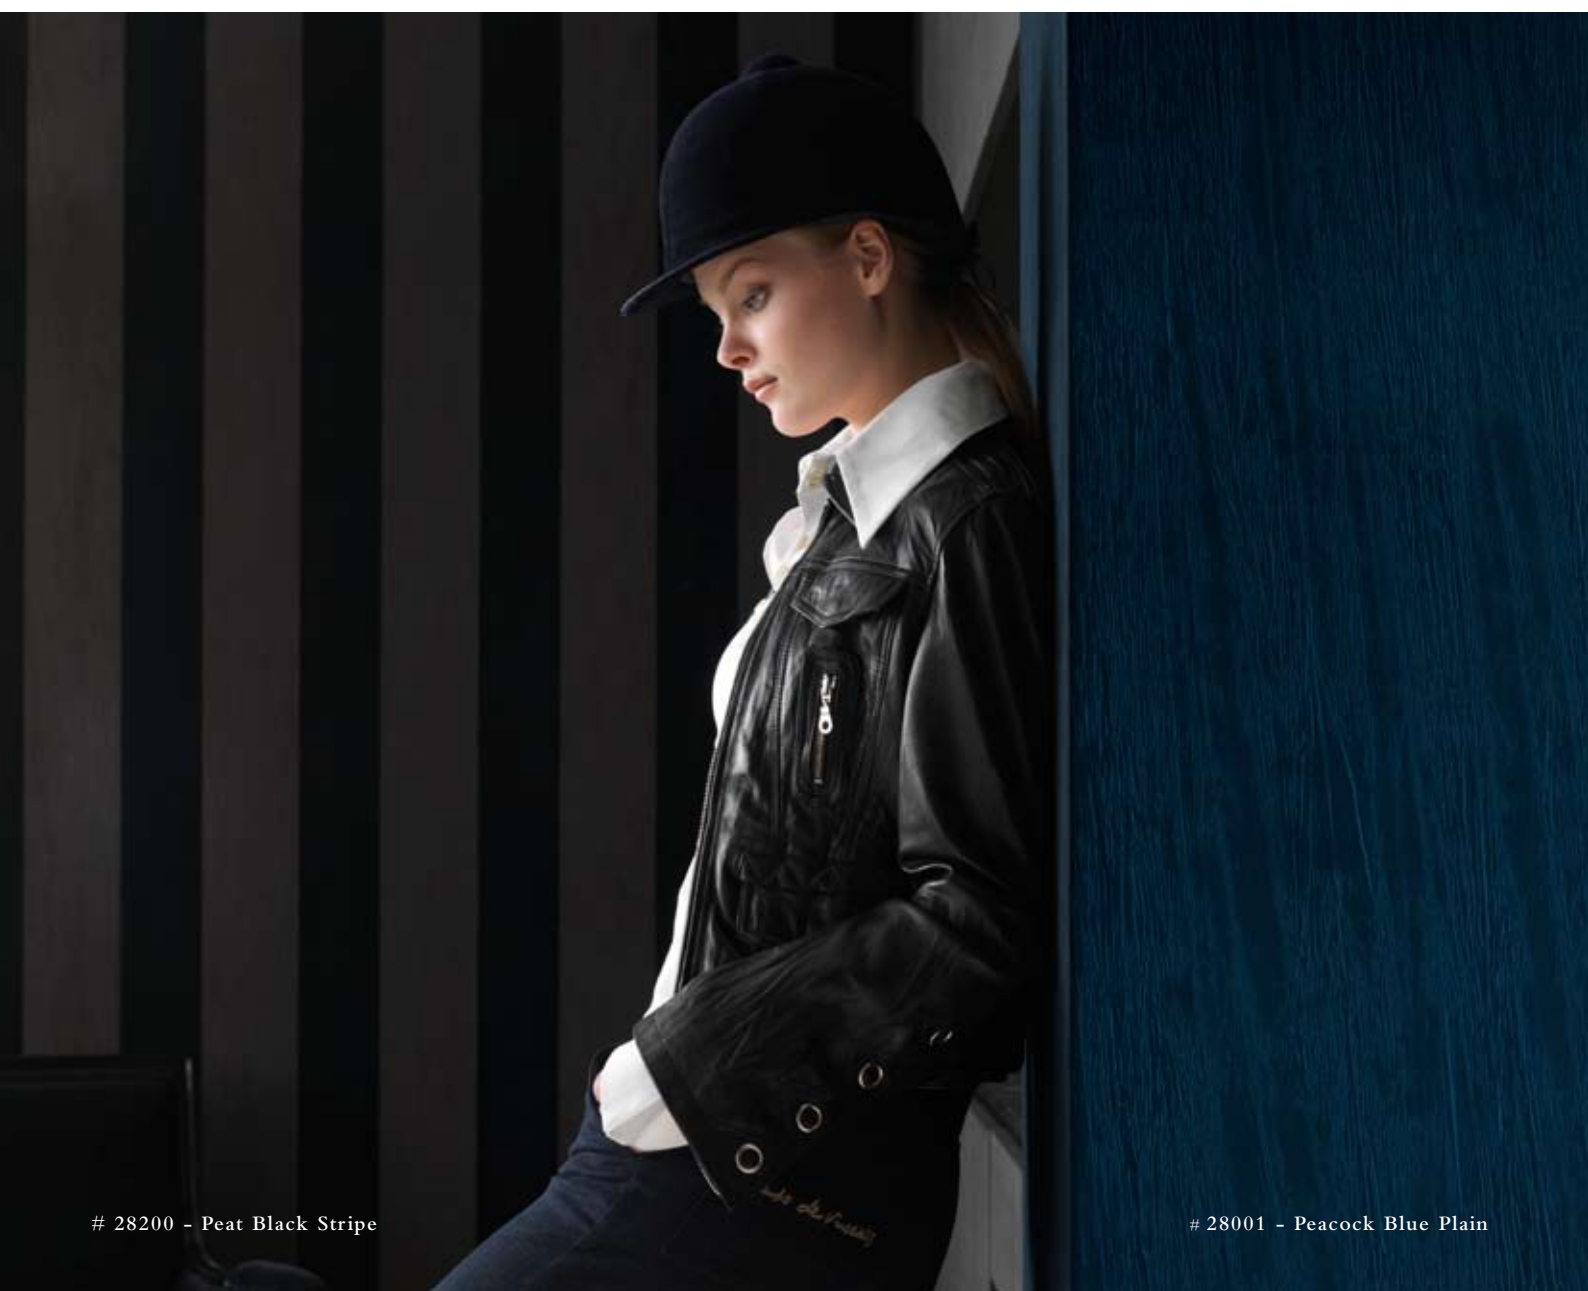

collection **AMAZONE**

28200 - Peat Black Stripe

28001 - Peacock Blue Plain

ARTE[®]

wallcoverings for the ultimate in refinement

28106 - Beige Dots

“A throne is only a bench
covered with velvet.”

Napoleon Bonaparte

AMAZONE

Exclusive textile wallcovering
with velvet prints
on non-woven backing
*Revêtement mural textile exclusif
sur support intissé
avec impressions floquées*

28002 - Theater Red Plain

28250 - Peat Black Iris